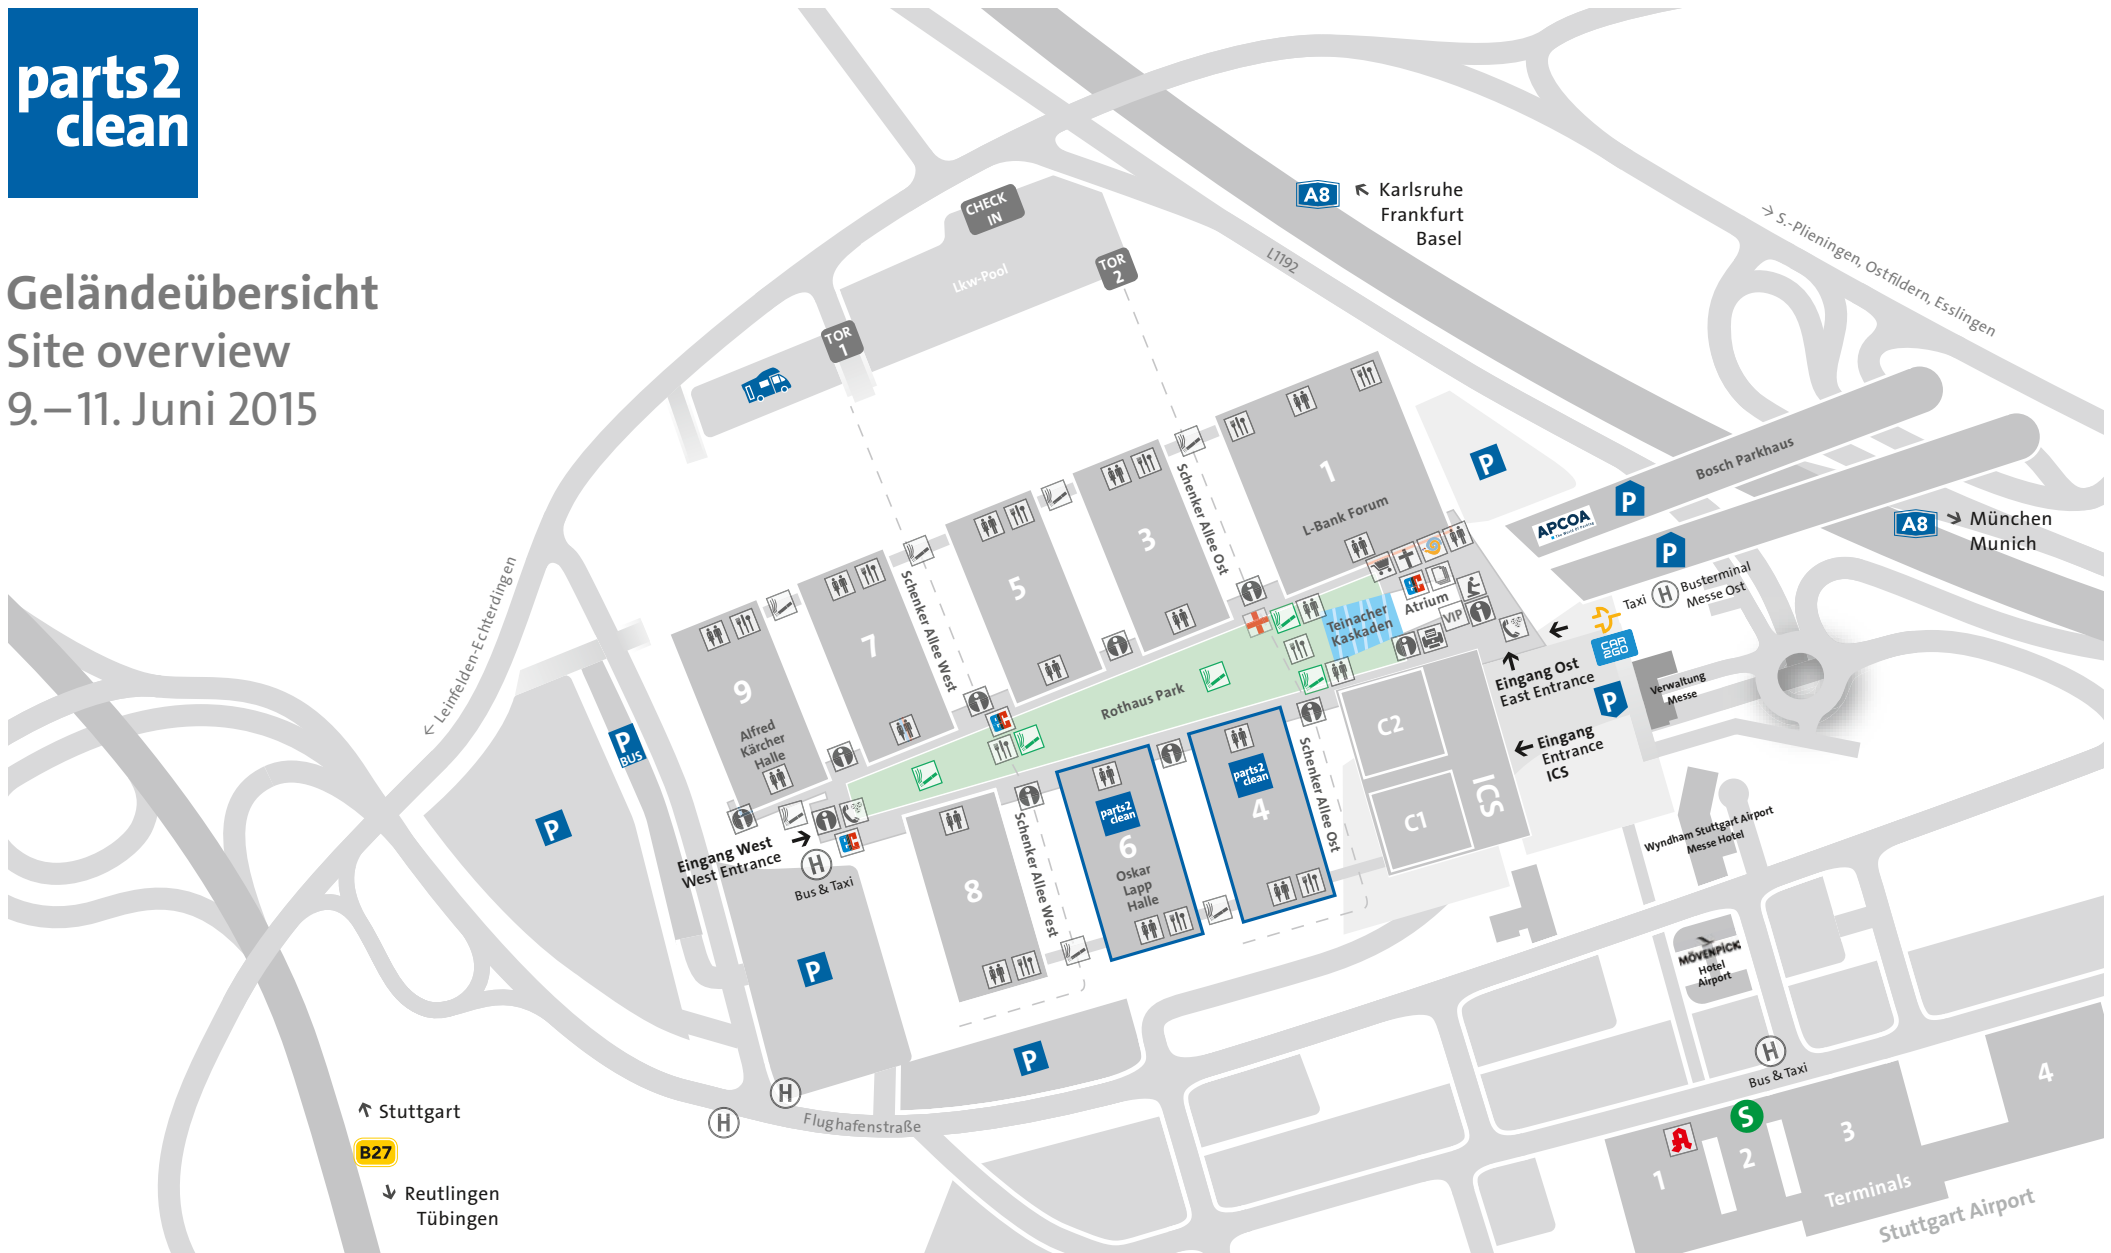

Geländeübersicht
Site overview
9.–11. Juni 2015

- | | | | | | |
|------------------------------------|--|--|---|------------------------------------|--|
| Information · Information | VIP Lounge · Lounge | Münztelefon
Coin-operated telephone | Messshop | Wohnmobil-Stellplatz
RV parking | EnBW Stromtankstelle
car2go Stellplätze |
| Presse · Press | Restaurant, Café, Bistro
Restaurant, café, bistro | Raucherzone · Smoking area | Service Center, Business Center | Parkplatz · Car park | EnBW charging stations for
electric vehicles
car2go parking spaces |
| Kinderbetreuung
Kindergarten | WC · WC | Forum der Kirchen
Forum of churches | Haltestelle Bus · Bus stop | Parkhaus
Multi-storey car park | |
| Electronic cash
Electronic cash | DRK · German Red Cross | Raum der Stille · Quiet room | Haltestelle S2, S3
Suburban train station S2, S3 | Tiefgarage
Underground garage | |